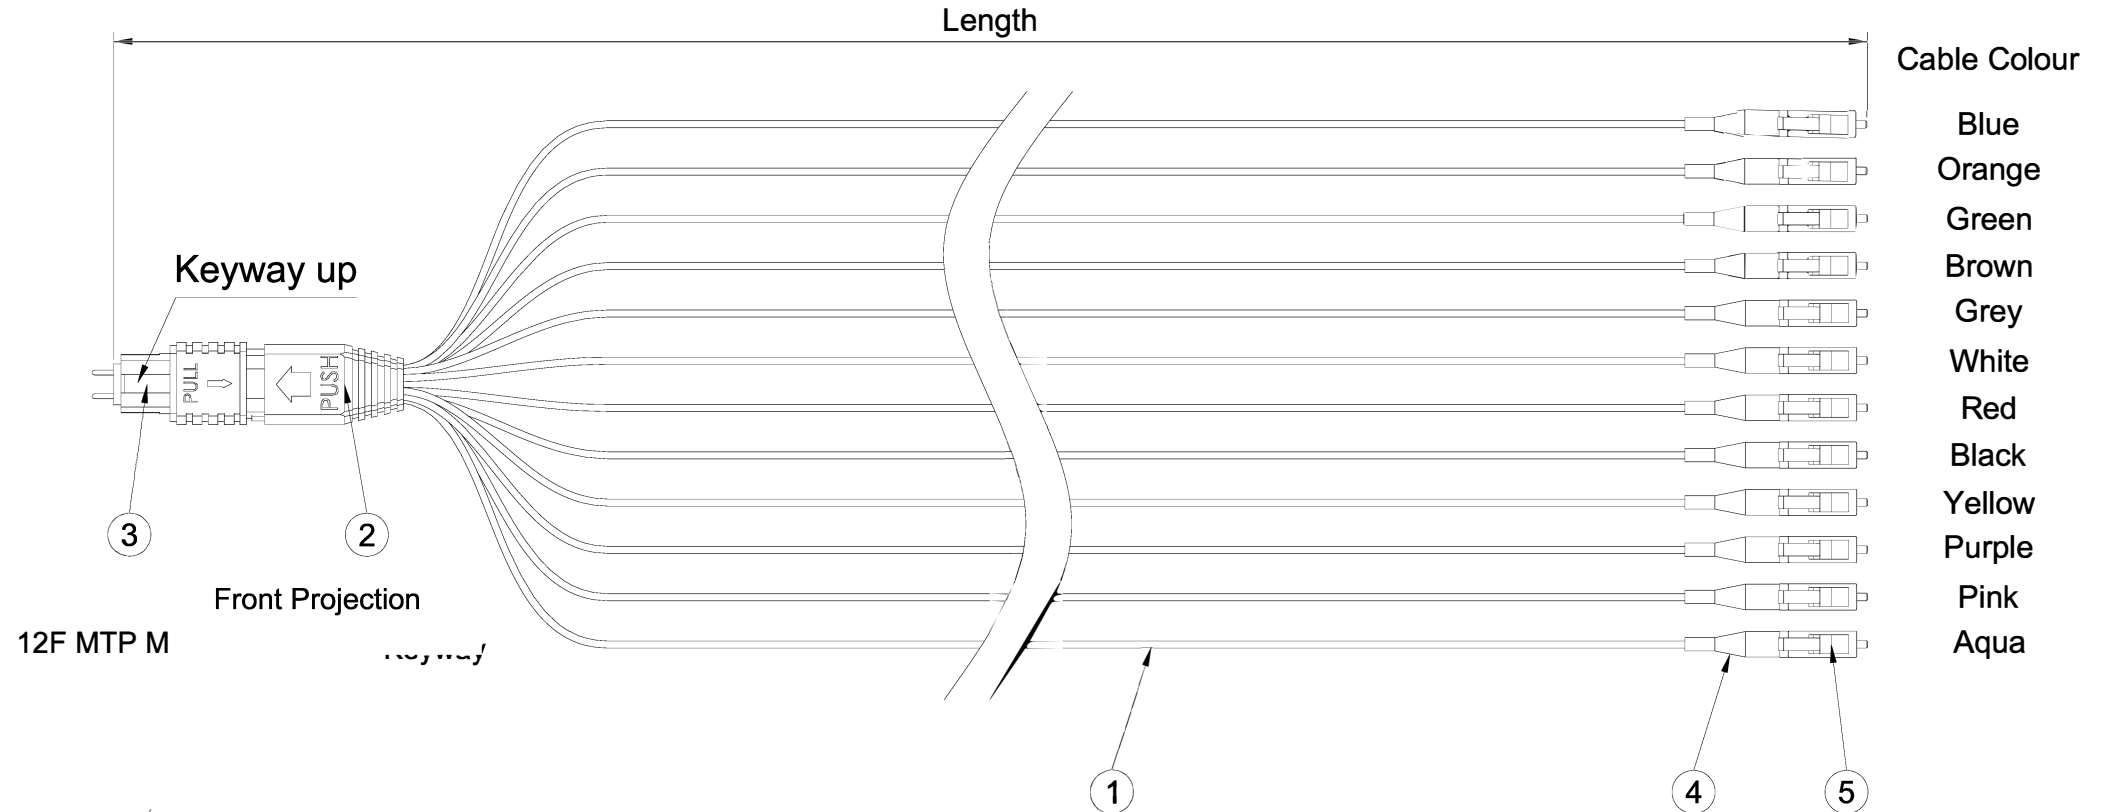

End A

End B

Cable Colour

- Blue
- Orange
- Green
- Brown
- Grey
- White
- Red
- Black
- Yellow
- Purple
- Pink
- Aqua

12F MTP M  
Front Projection

Position Number											
1	2	3	4	5	6	7	8	9	10	11	12
Blue	Orange	Green	Brown	Grey	White	Red	Black	Yellow	Purple	Pink	Aqua

Length Tolerance:  
 -0/+50mm(Length<1M).  
 -0/+100mm(1M≤Length≤10M).  
 -0/+1%L(Length>10M).

Performance:  
 1. Test wavelength: 850nm& 1300nm  
 2. MTP/PC: IL≤0.35 dB; RL≥40 dB  
 3. LC/PC: IL≤0.15 dB; RL≥40 dB

NO.	Specifications	Qty.
1	∅0.9mm OM2 Loose Buffer Cable / LSZH / 12 Colours	12
2	MTP Flat Boot / Black	1
3	12F MTP/PC MM Elite Male Connector / Aqua	1
4	LC 0.9mm Boot / White	12
5	0.9mm LC/PC MM Connectr / Beige	12
01	First Issue	JQ.ZHANG 10-28-2020
REV	REVISION RECORD DESP.	ECN.NO ZONE BY DATE

TOLERANCE	±MM	PART DESCRIPTION		PART NO.	
X	---	12F MTP/PC(M)-LC/PC OM2 Patchcord		--	
X.X	---	DRAWN	CHKD	APROVED	
X.XX	---	JQ.ZHANG	FY.LIANG	Dylan Chen	
X.XXX	---	SCALE	UNIT	QTY	PAGE
REV	---	---	mm	1 PCS	1 OF 1
P/N	---				
		<b>FIBRE 2 EU</b> Fibre 2 EU GmbH			