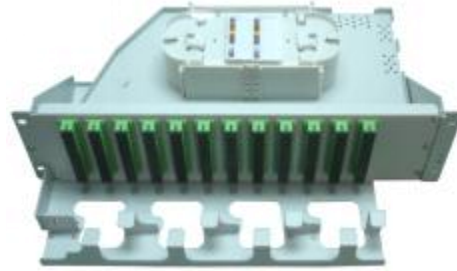

Rotary 19inch fiber optic patch panel

ARW24A

ARW3U120C

ARW2U48B

ARW3U72B

Model	Dimension W*D*H (mm)	Material	Adapter port	Splicing capacity	Application
ARW24A	435x309x44	Cold roll steel	24 SC simplex	24 fibers	19" rotary rack mounted type; With door handle.
ARW2U48C	440x395.8x88.5	Cold roll steel	48 SC simplex	48 fibers	19" rotary rack mounted type; No cover.
ARW3U96C	440x396.2x131.9		96 SC simplex	96 fibers	
ARW3U120C	440x396.2x131.9		120 SC simplex	120 fibers	
ARW4U144C	440x395.8x170		144 SC simplex	144 fibers	
ARW1U24B	435x290.1x44.2	Cold roll steel	24 SC simplex	24 fibers	19" rotary rack mounted type; With front door.
ARW2U48B	435x290.1x88.2		48 SC simplex	48 fibers	
ARW3U72B	435x290.1x133.1		72 SC simplex	72 fibers	
ARW4U96B	435x290.1x177.5		96 SC simplex	96 fibers	
ARW5U120B	435x290.1x221.3		120 SC simplex	120 fibers	
ARW6U144B	435x290.1x265.1		144 SC simplex	144 fibers	